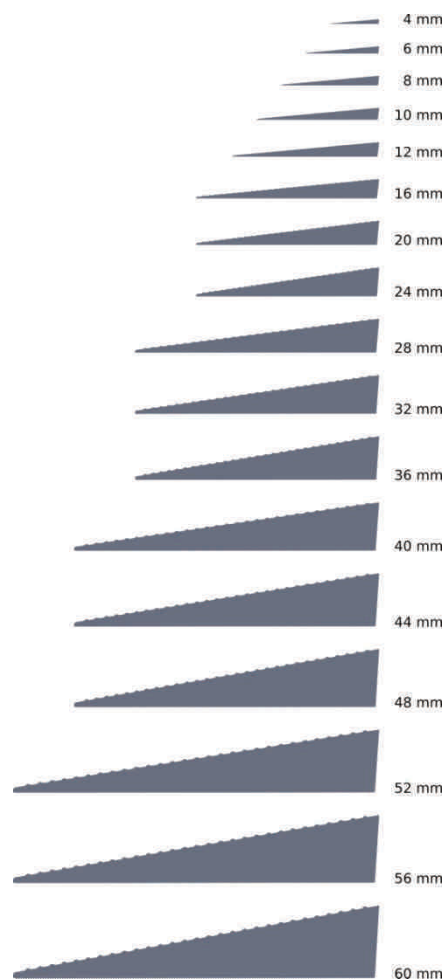

STAIRCLIMBERS & RAMPS FOR THE DISABLED

RAMPS

THRESHOLD RUBBER RAMPS

Rubber ramps are easy solution to overcome thresholds in your living area. They are intentionally ribbed for anti-slip purpose and made of TPS rubber. Ramps are available with montage glue on the bottom or without. User can adjust them to individual needs by simply cutting them to desired length. Products are available in different sizes to eliminate obstacles with different heights.

Available ramp heights: 4, 6, 8, 10, 12, 16, 20, 24, 28, 32, 36, 40, 44, 48, 52, 56, 60 mm. Max. load is 300 kg.

Length of the riding surface depends on ramp height.